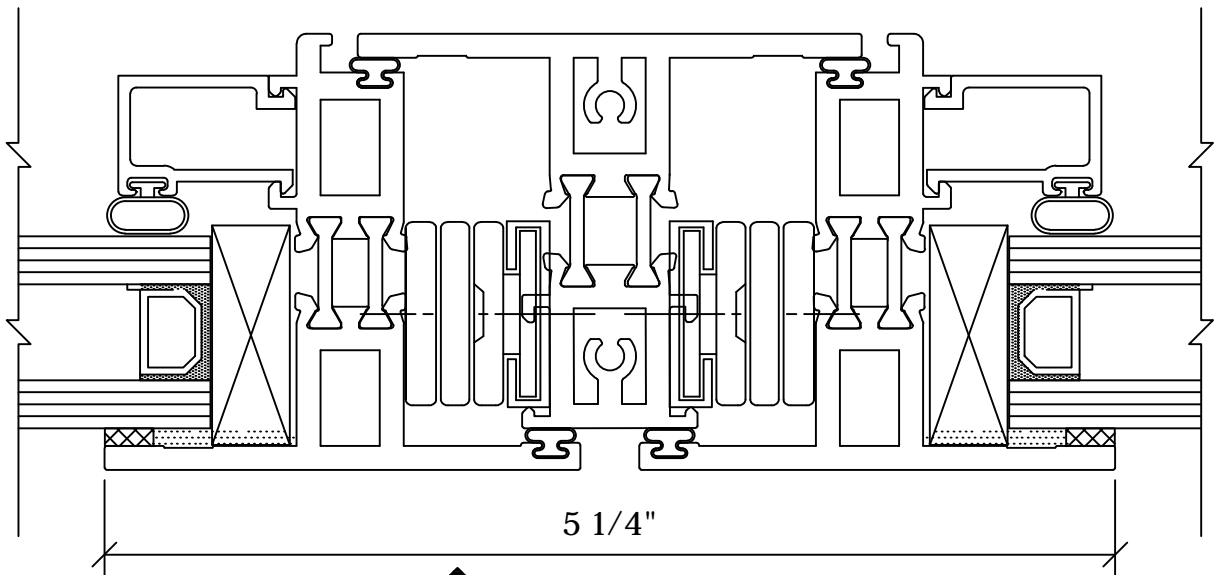

Win-Vent Architectural Windows 2401 S. Main Street Fort Scott Kansas 66701  
(620) 223-1111 (800) 295-3113 Fax (620) 223-1139 www.winventwindows.com

3.5 JAMB  
350C2

4 VERTICAL MUNTIN  
350C2