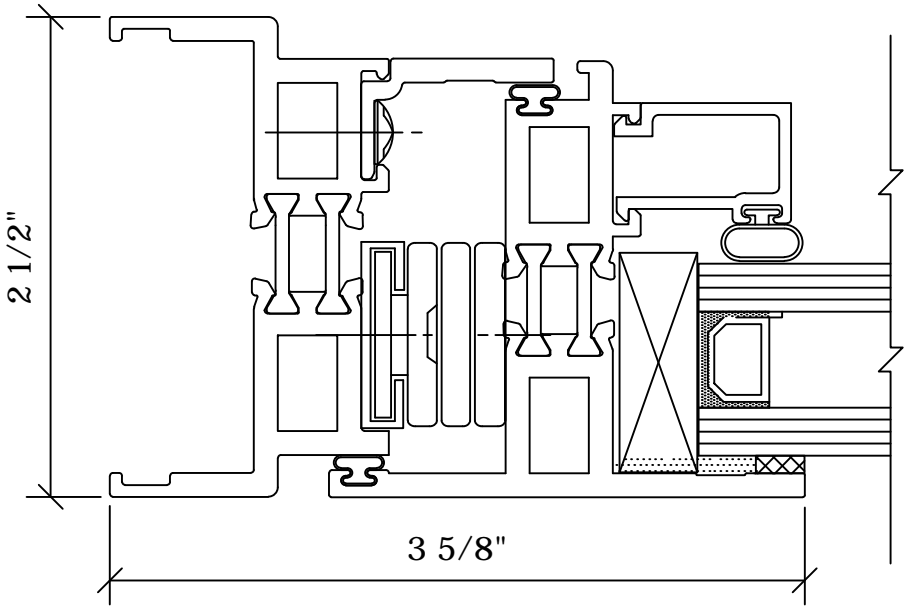

Win-Vent Architectural Windows 2401 S. Main Street Fort Scott Kansas 66701  
(620) 223-1111 (800) 295-3113 Fax (620) 223-1139 www.winventwindows.com

3.5 JAMB  
350C2

4 VERTICAL MUNTIN  
350C2