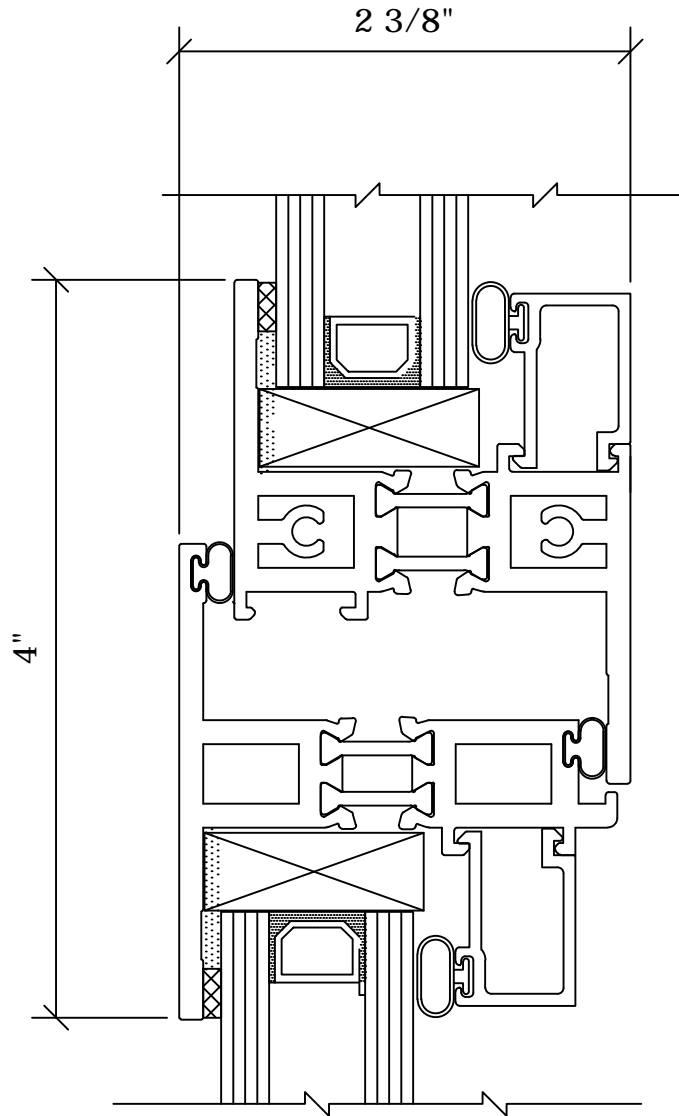

Series 350I
Sections

Casement
Details

Page No.
350D4

Win-Vent Architectural Windows 2401 S. Main Street Fort Scott Kansas 66701
(620) 223-1111 (800) 295-3113 Fax (620) 223-1139 www.winventwindows.com

6 HORIZONTAL MUNTIN
350D4 FIXED/PROJECT-OUT