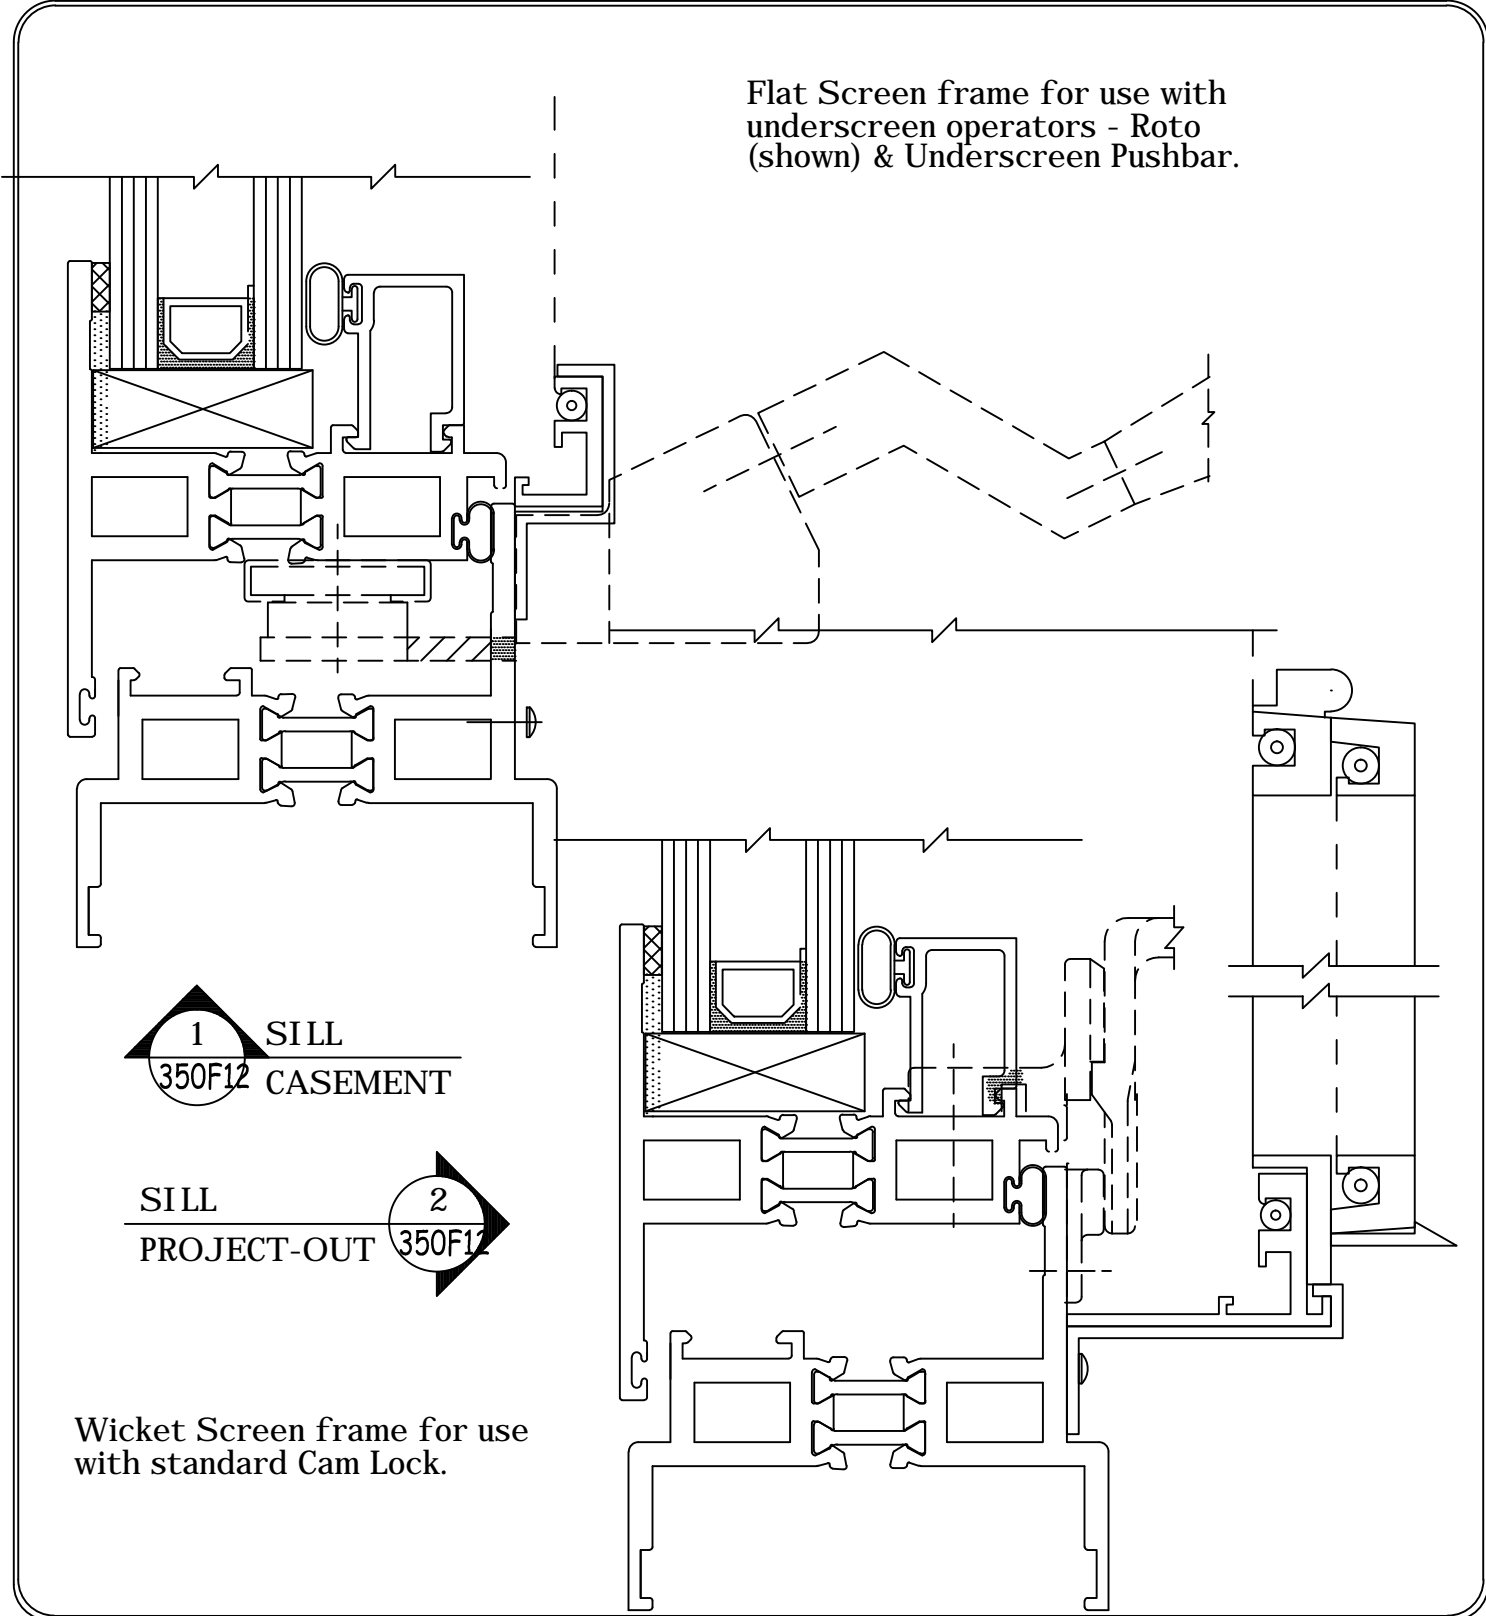

1 SILL  
350F12 CASEMENT

SILL  
PROJECT-OUT 2 350F12

Wicket Screen frame for use  
with standard Cam Lock.