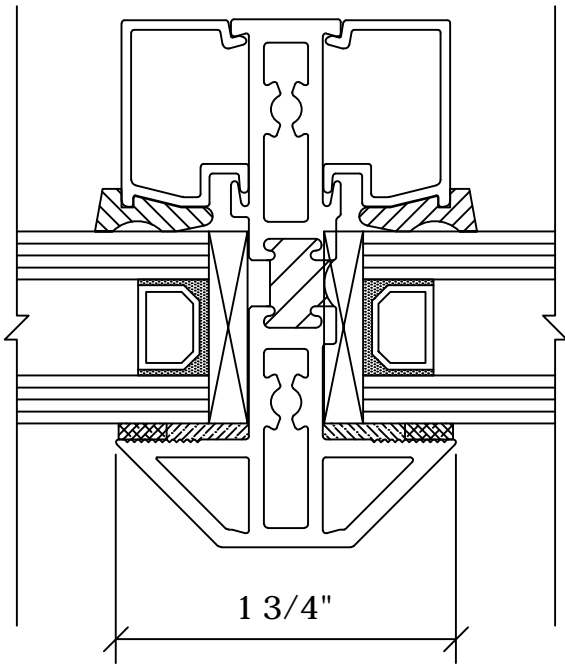

Win-Vent Architectural Windows 2401 S. Main Street Fort Scott Kansas 66701  
(620) 223-1111 (800) 295-3113 Fax (620) 223-1139 www.winventwindows.com

VERTICAL  
TRUE MUNTIN

4  
5A2

5  
5A2

HORIZONTAL  
TRUE MUNTIN