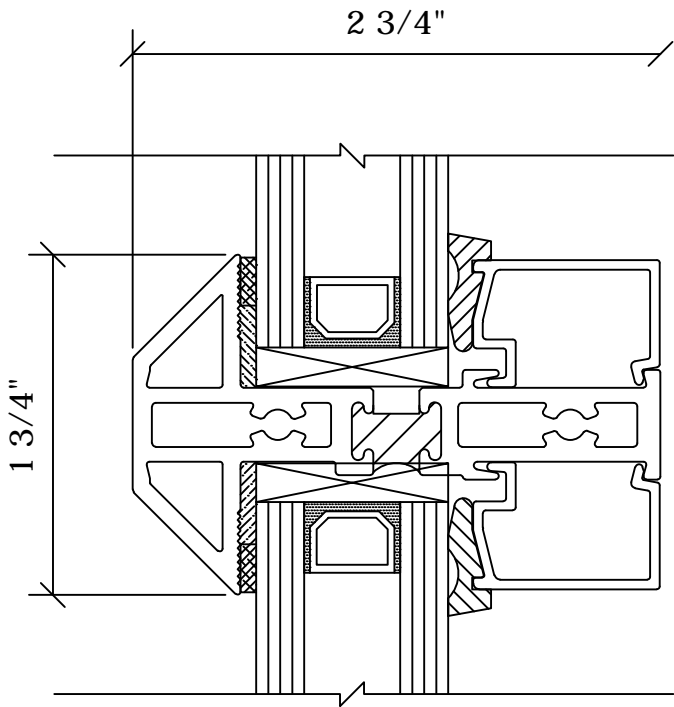

Win-Vent Architectural Windows 2401 S. Main Street Fort Scott Kansas 66701  
(620) 223-1111 (800) 295-3113 Fax (620) 223-1139 www.winventwindows.com

VERTICAL  
TRUE MUNTIN

4  
5A2

5  
5A2

HORIZONTAL  
TRUE MUNTIN