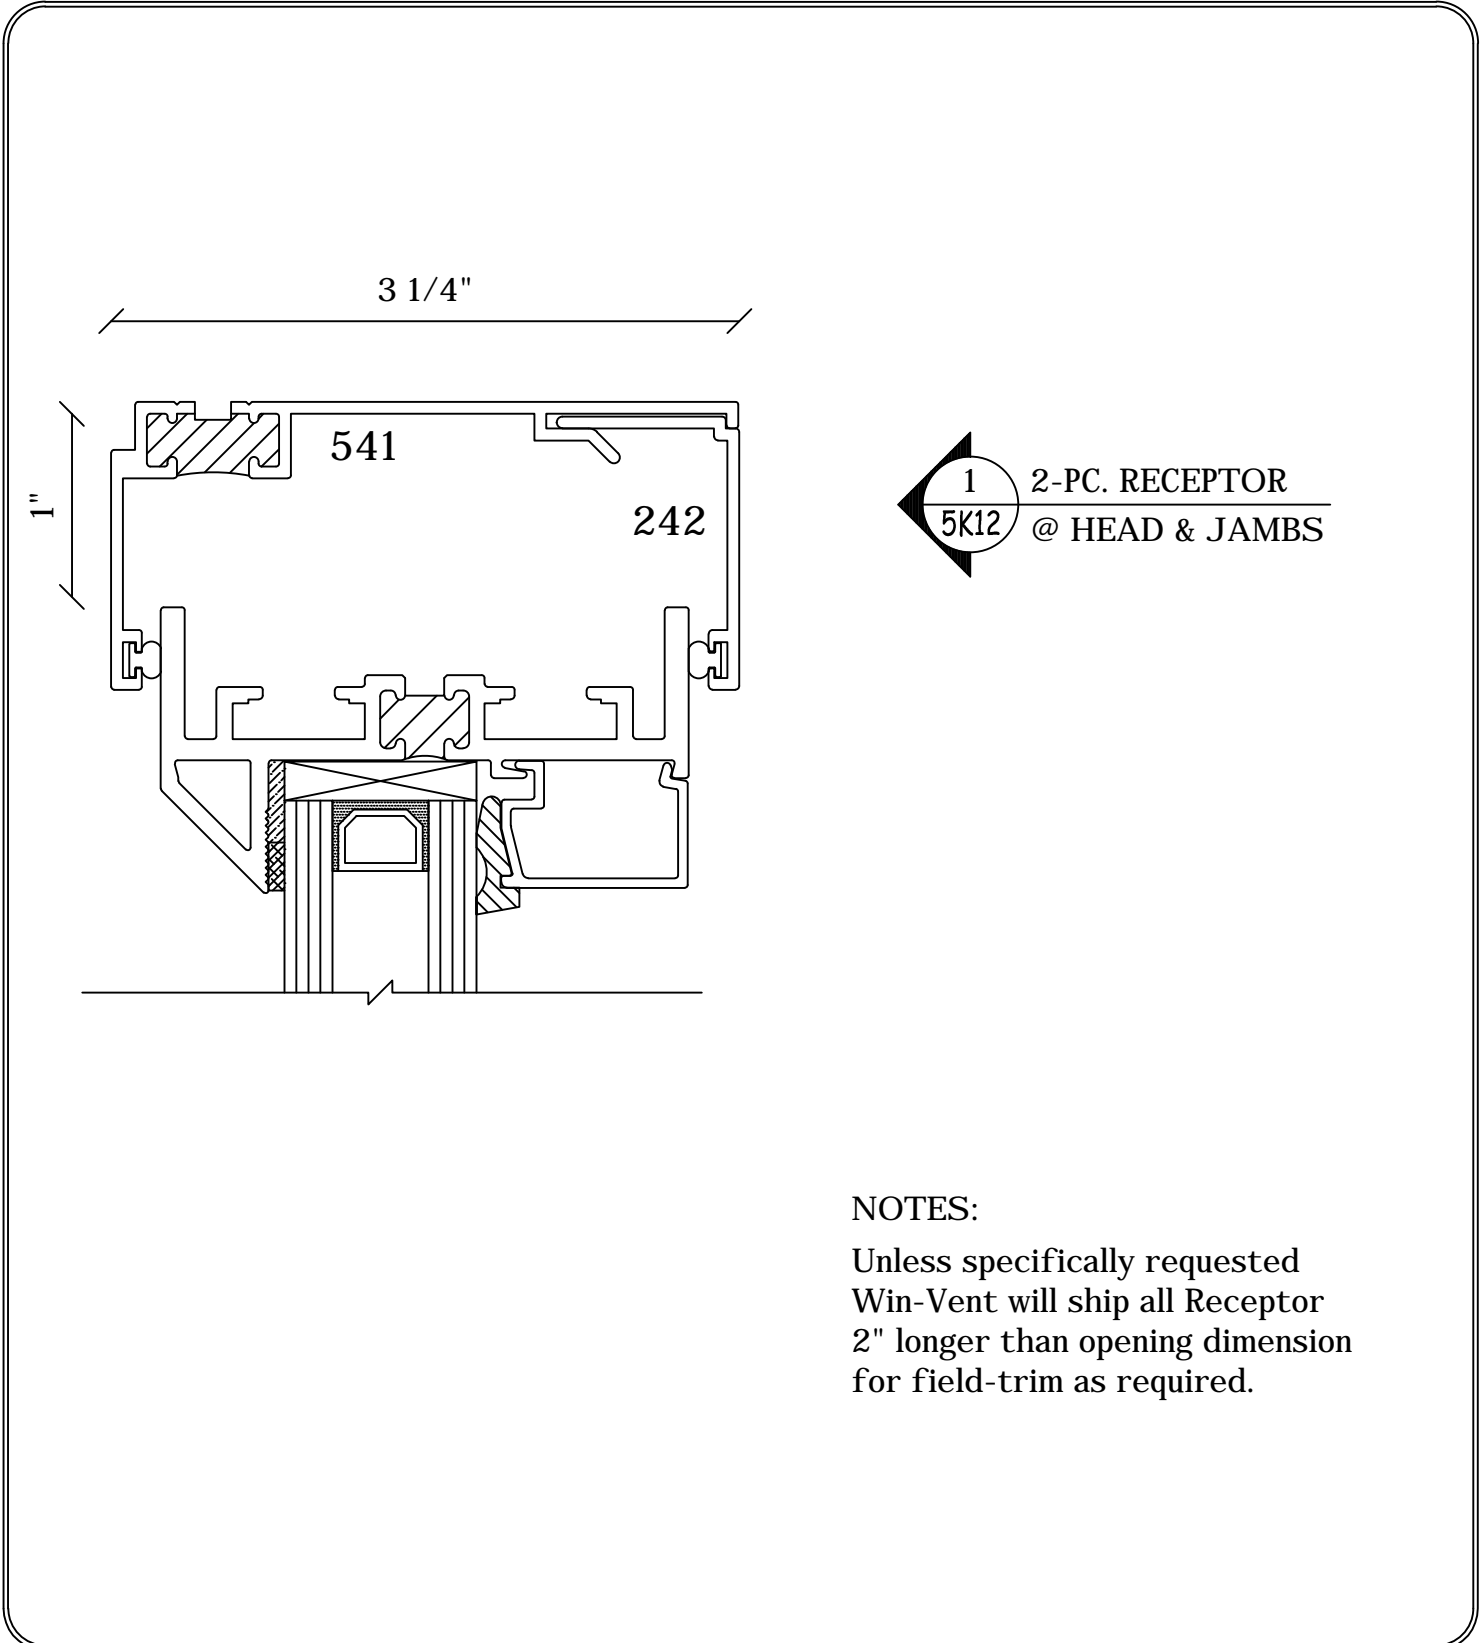

Win-Vent Architectural Windows 2401 S. Main Street Fort Scott Kansas 66701
(620) 223-1111 (800) 295-3113 Fax (620) 223-1139 www.winventwindows.com

NOTES:

Unless specifically requested
Win-Vent will ship all Receptor
2" longer than opening dimension
for field-trim as required.