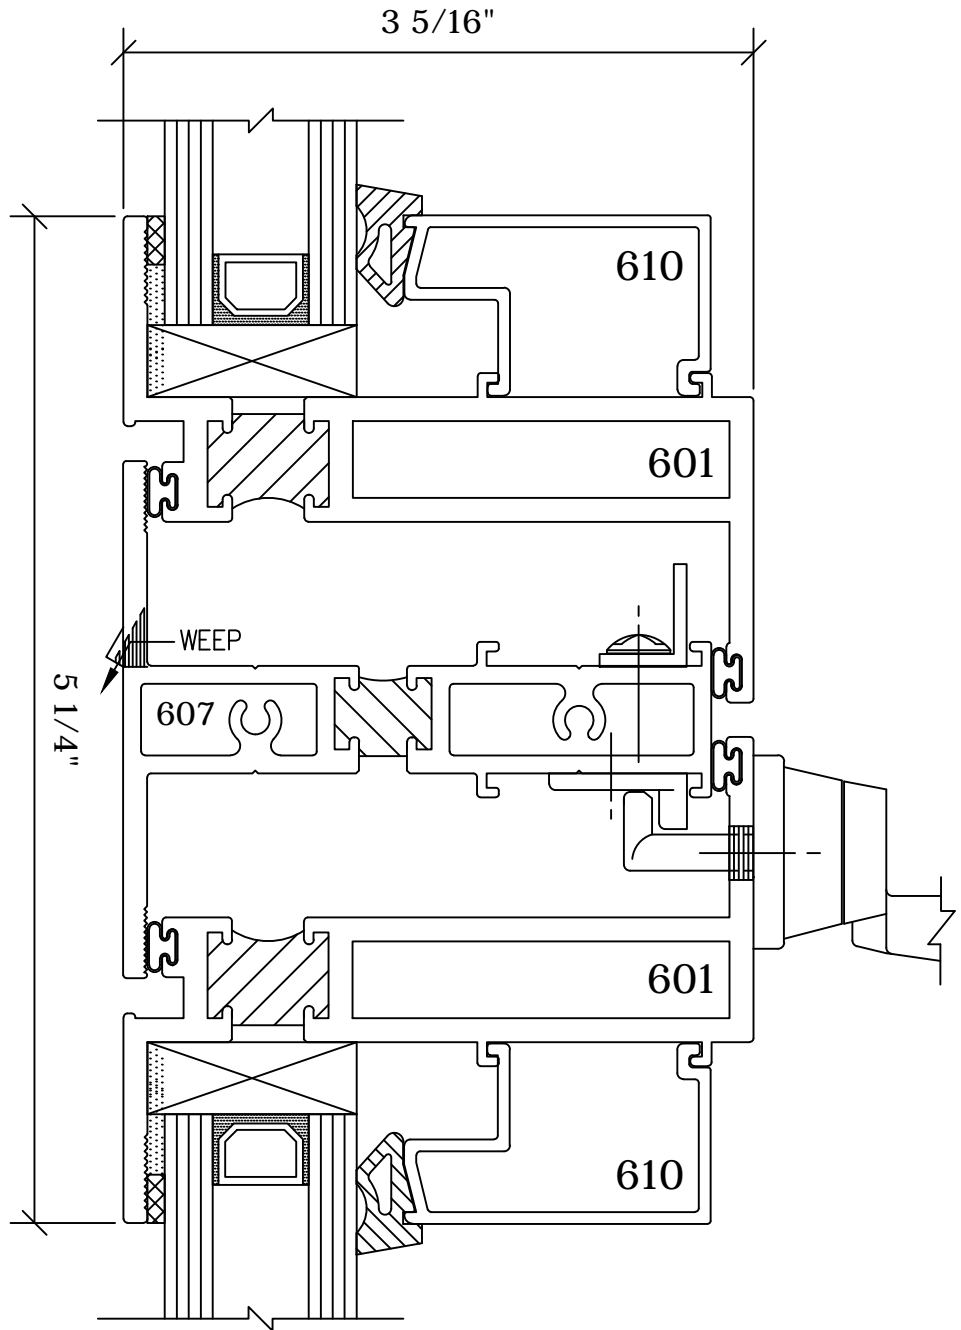

Win-Vent Architectural Windows 2401 S. Main Street Fort Scott Kansas 66701  
(620) 223-1111 (800) 295-3113 Fax (620) 223-1139 www.winventwindows.com

HORIZONTAL  
MUNTIN  
PROJ-IN/PROJ-IN

5  
6B4