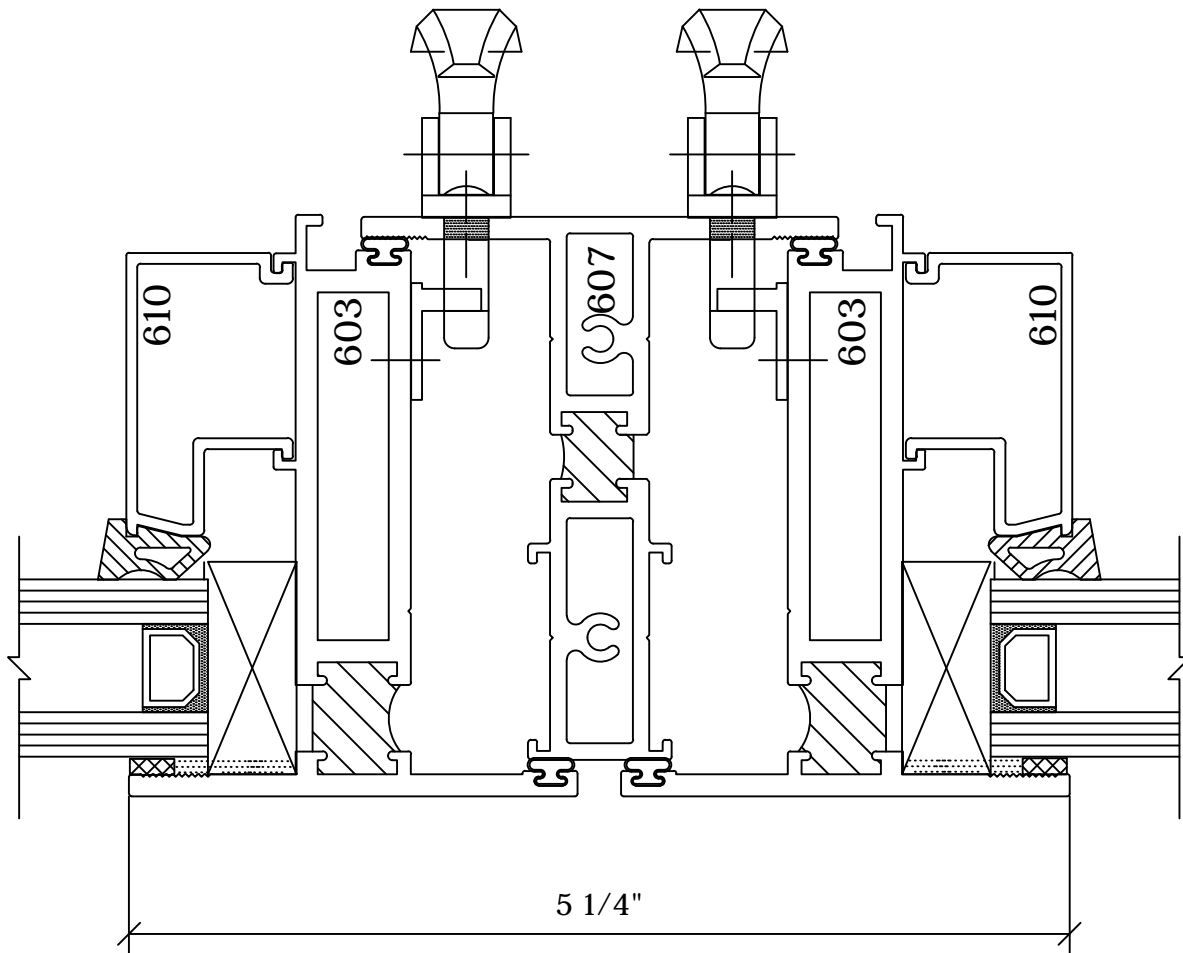

Series 600
Sections

Casement
Details

Page No.
6D5

Win-Vent Architectural Windows 2401 S. Main Street Fort Scott Kansas 66701
(620) 223-1111 (800) 295-3113 Fax (620) 223-1139 www.winventwindows.com

5 VERTICAL MUNTIN
6D5