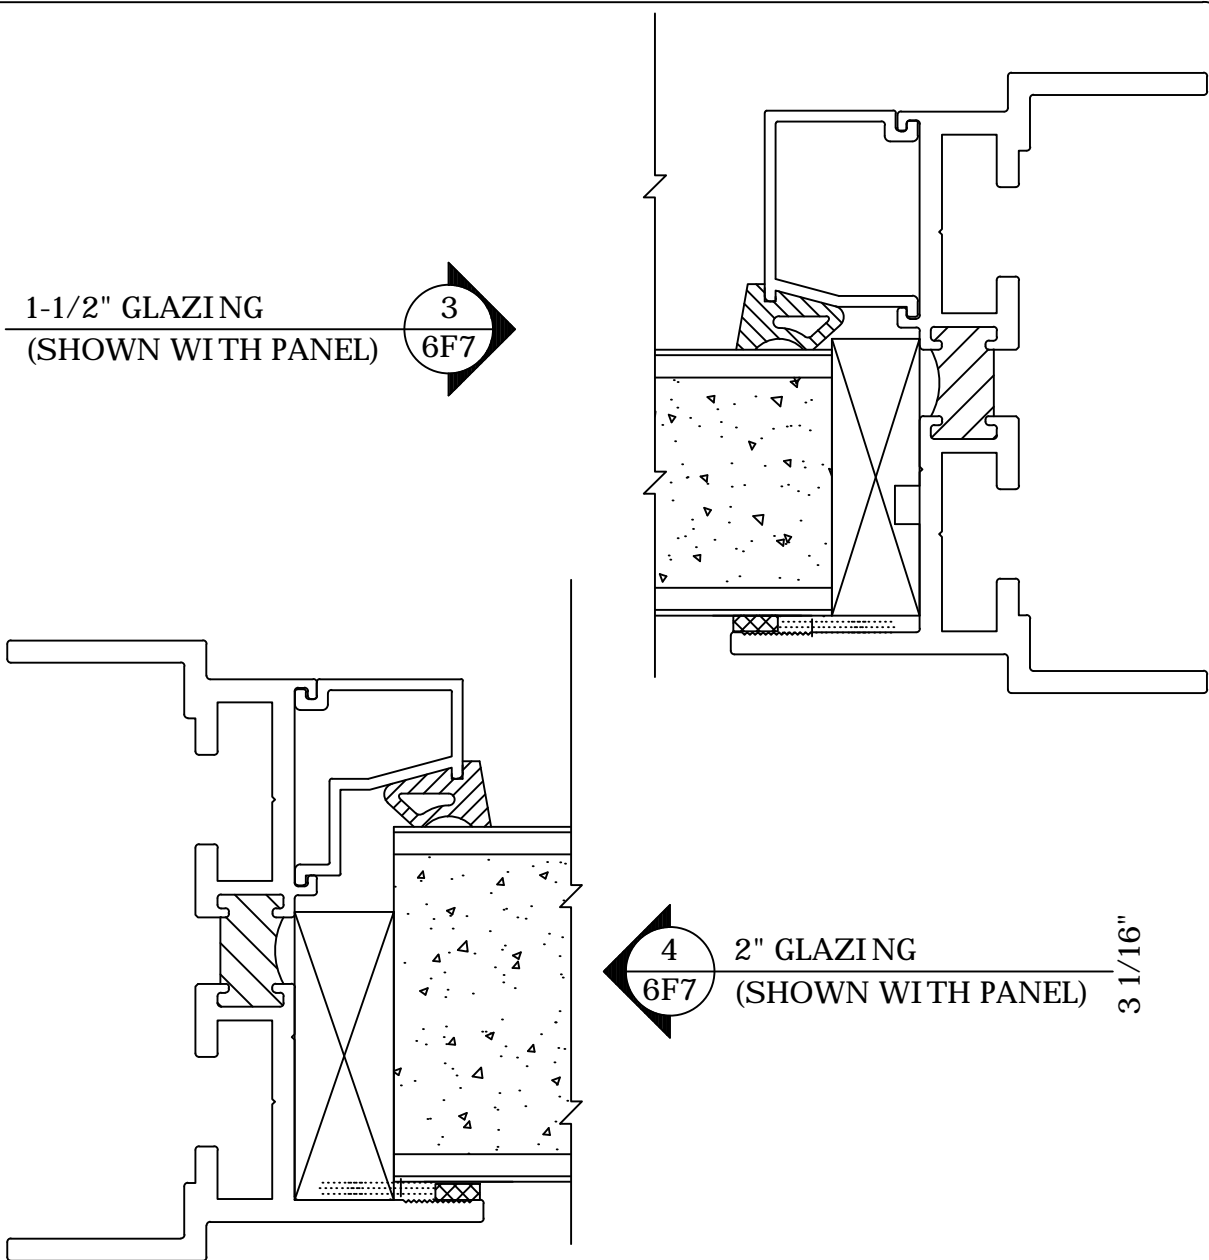

Win-Vent Architectural Windows 2401 S. Main Street Fort Scott Kansas 66701
(620) 223-1111 (800) 295-3113 Fax (620) 223-1139 www.winventwindows.com

NOTE:

All glazing thicknesses between 1/4" & 2-1/2" are possible (except @ Dual Glazing). Win-Vent supplies setting blocks & neoprene gaskets. Glazing beads are factory notched around setting blocks where required. Glazing tape thickness is 1/8".