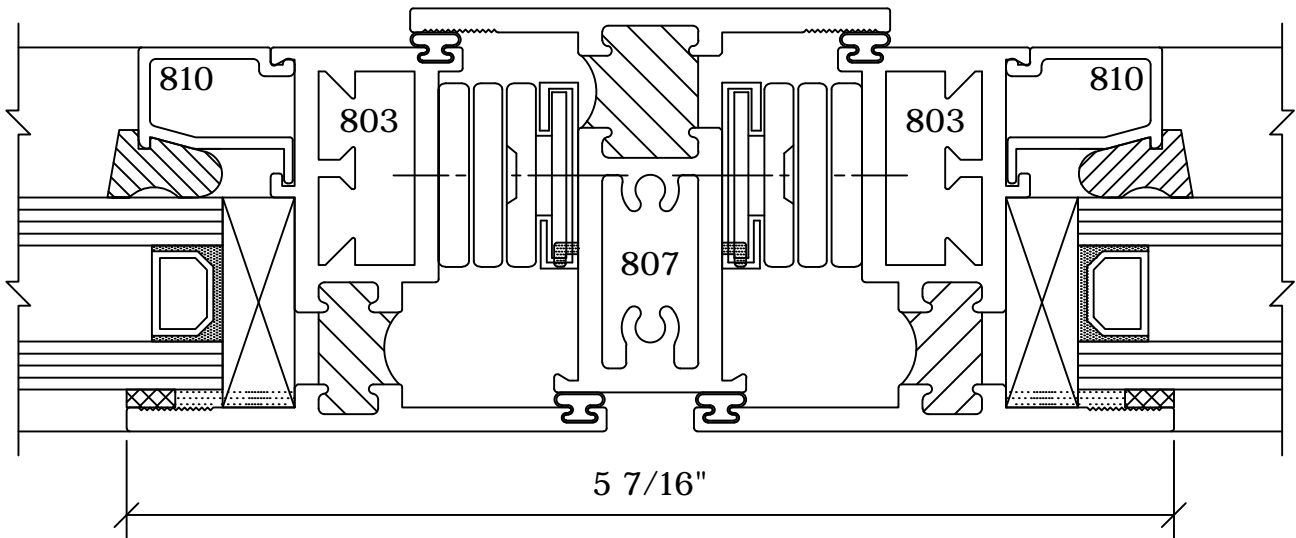

Series 800
Sections

Casement
Details

Page No.
8D2

Win-Vent Architectural Windows 2401 S. Main Street Fort Scott Kansas 66701
(620) 223-1111 (800) 295-3113 Fax (620) 223-1139 www.winventwindows.com

4 Ver. Muntin Section
8D2