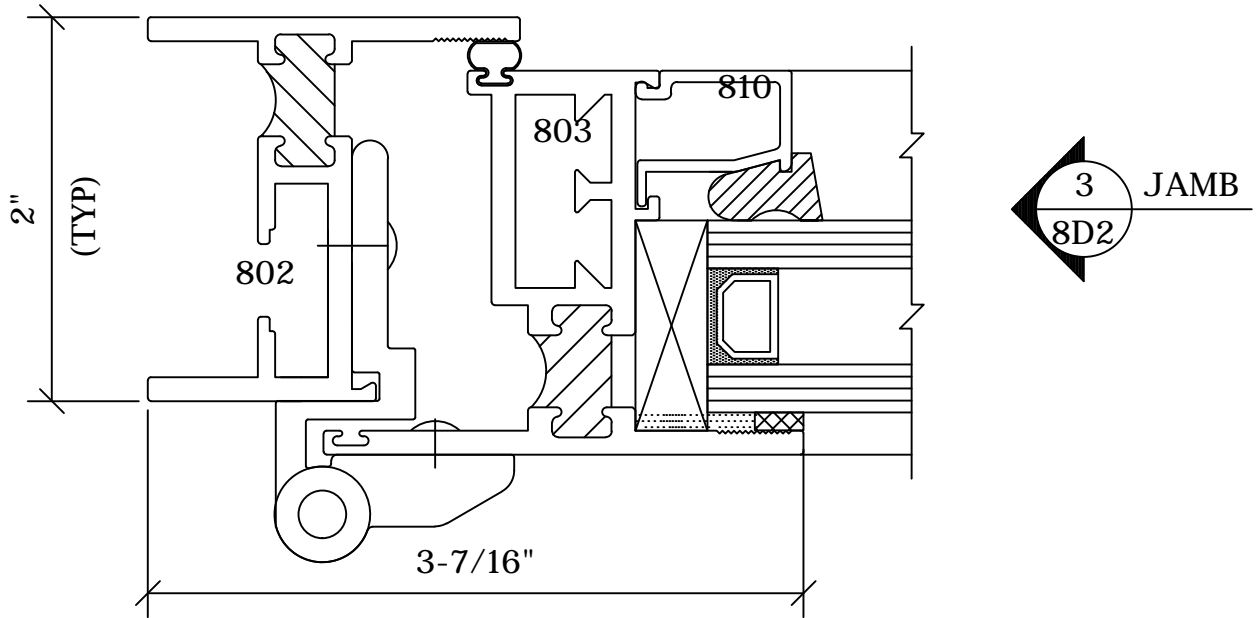

Series 800
Sections

Casement
Details

Page No.
8D2

Win-Vent Architectural Windows 2401 S. Main Street Fort Scott Kansas 66701
(620) 223-1111 (800) 295-3113 Fax (620) 223-1139 www.winventwindows.com

4 Ver. Muntin Section
8D2