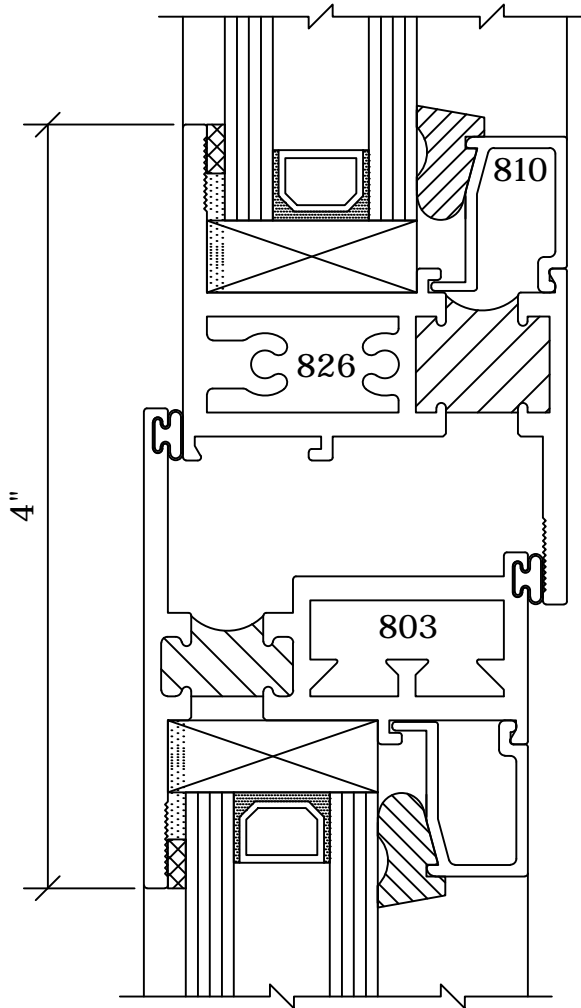

Series 850
Sections

Casement
Details

Page No.

85D4

Win-Vent Architectural Windows 2401 S. Main Street Fort Scott Kansas 66701
(620) 223-1111 (800) 295-3113 Fax (620) 223-1139 www.winventwindows.com

VERTICAL MUNTIN
Fixed / Casement