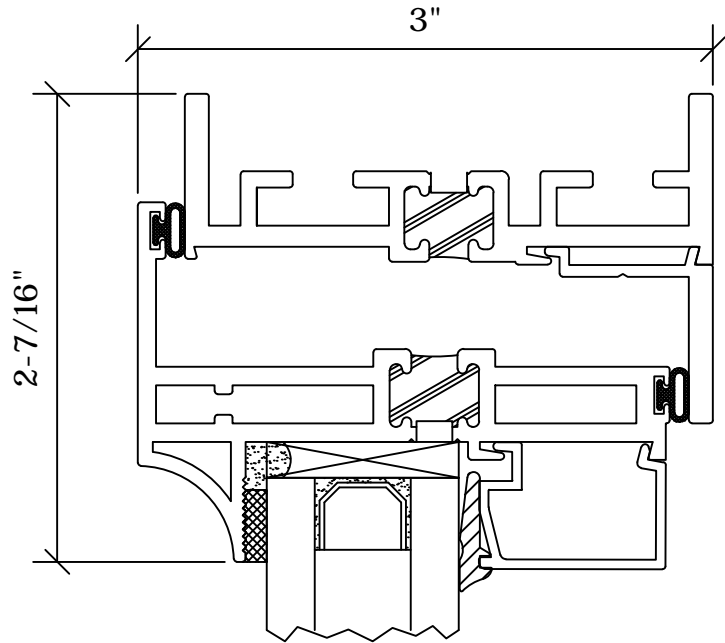

Series 900
Sections

Casement
Details

Page No.
901

Win-Vent Architectural Windows 2401 S. Main Street Fort Scott Kansas 66701
(620) 223-1111 (800) 295-3113 Fax (620) 223-1139 www.winventwindows.com

1

Head @ Casement