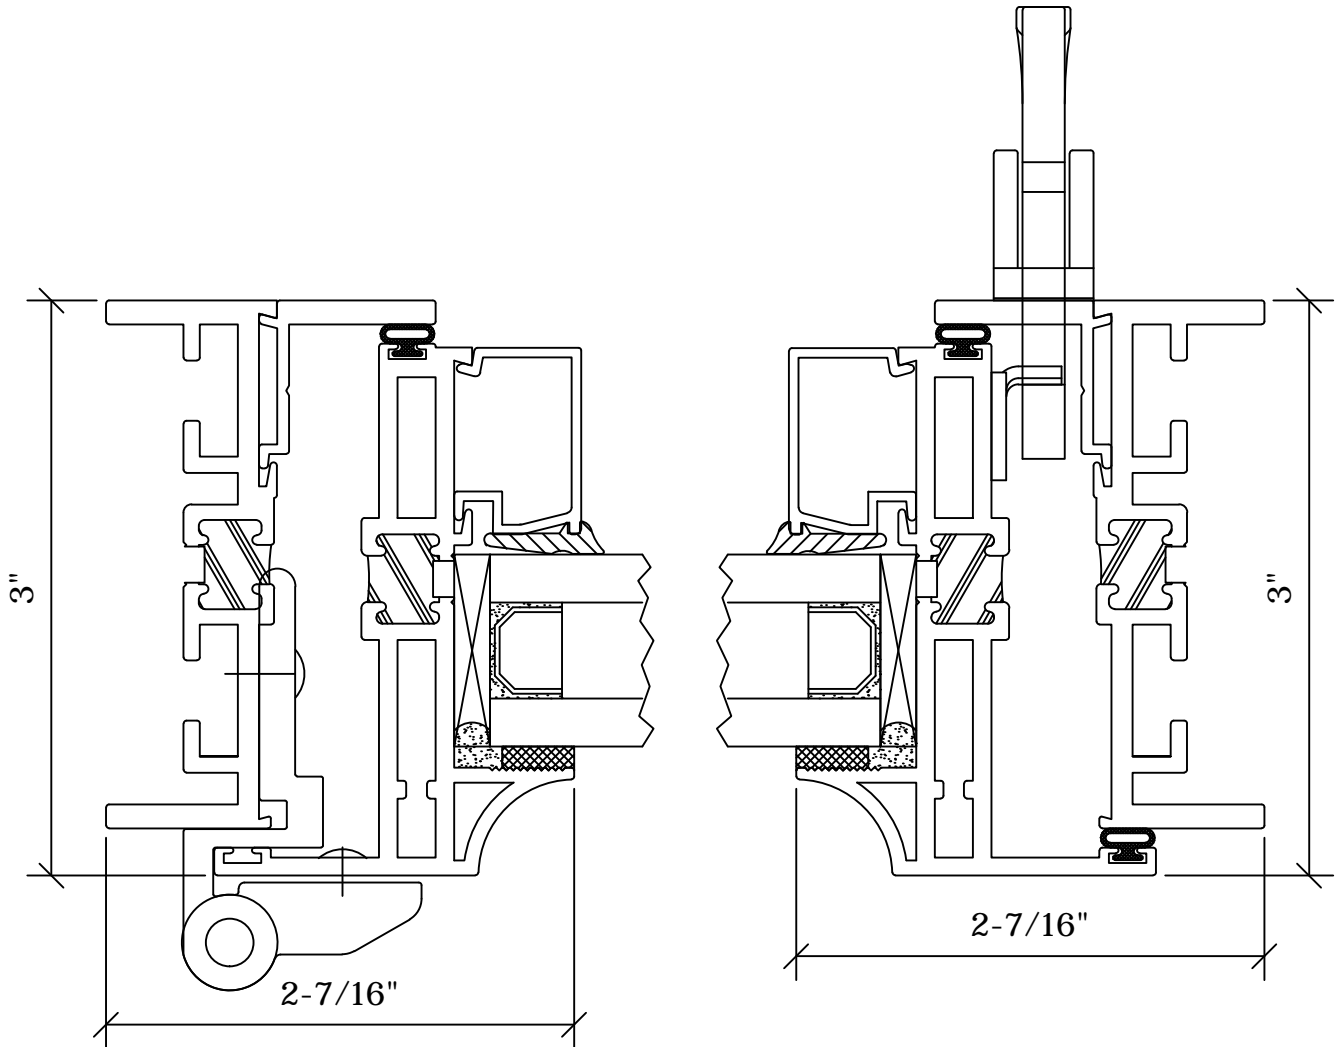

Series 900
Sections

Casement
Details

Page No.
9D3

Win-Vent Architectural Windows 2401 S. Main Street Fort Scott Kansas 66701
(620) 223-1111 (800) 295-3113 Fax (620) 223-1139 www.winventwindows.com

5

Jamb @ Casement