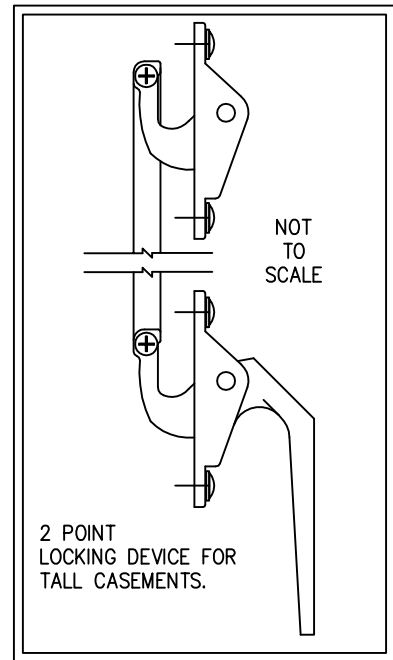

Win-Vent Architectural Windows 2401 S. Main Street Fort Scott Kansas 66701  
(620) 223-1111 (800) 295-3113 Fax (620) 223-1139 www.winventwindows.com

1 Jamb Section  
B1

STANDARD 5-KNUCKLE BUTT HINGE

2 POINT LOCKING DEVICE FOR TALL CASEMENTS.

STANDARD CASEMENT LOCKING HANDLE

2 Jamb Section  
B1