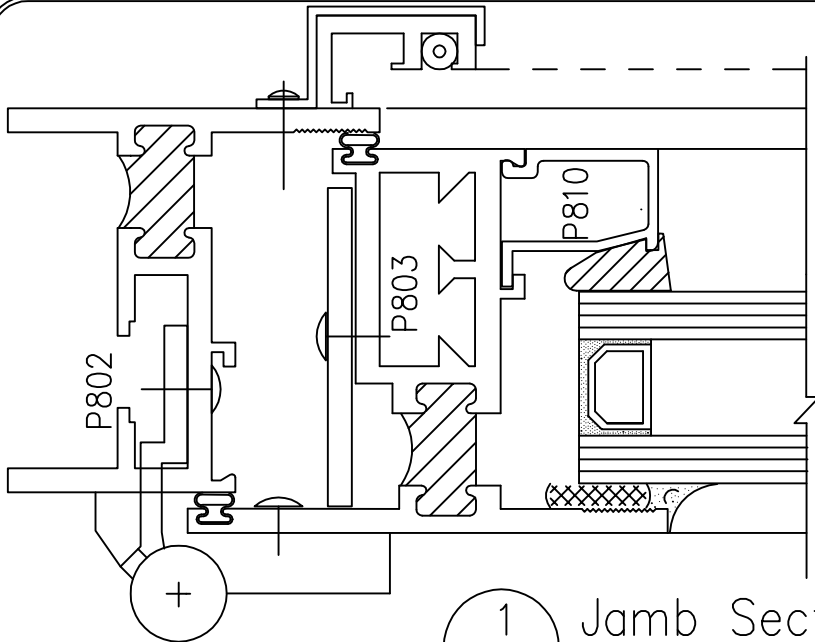

Win-Vent Architectural Windows 2401 S. Main Street Fort Scott Kansas 66701  
(620) 223-1111 (800) 295-3113 Fax (620) 223-1139 www.winventwindows.com

1 Jamb Section  
B1

STANDARD 5-KNUCKLE BUTT HINGE

2 POINT LOCKING DEVICE FOR TALL CASEMENTS.

STANDARD CASEMENT LOCKING HANDLE

2 Jamb Section  
B1