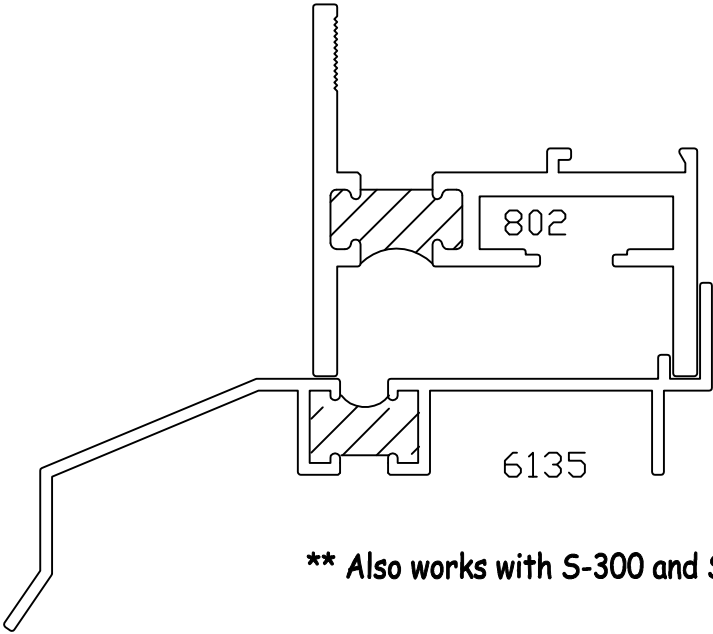

Win-Vent Architectural Windows 2401 S. Main Street Fort Scott Kansas 66701
(620) 223-1111 (800) 295-3113 Fax (620) 223-1139 www.winventwindows.com

**** Also works with S-300 and S-350**