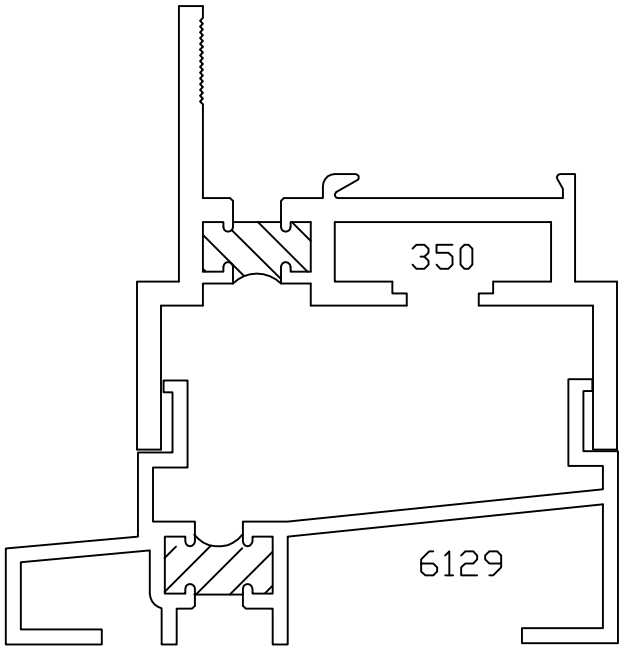

Win-Vent Architectural Windows 2401 S. Main Street Fort Scott Kansas 66701
(620) 223-1111 (800) 295-3113 Fax (620) 223-1139 www.winventwindows.com

**** Also works with S-300 and S-350**