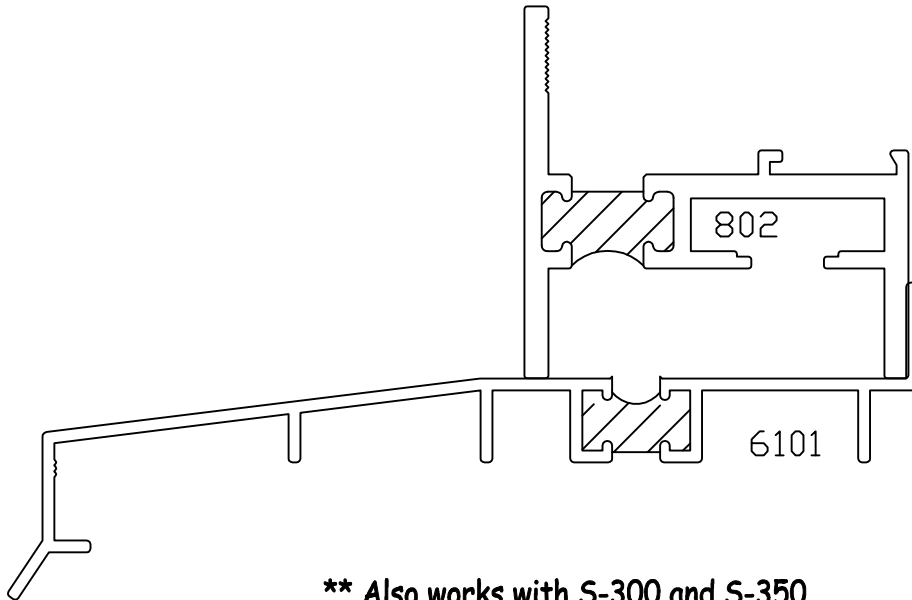

Win-Vent Architectural Windows 2401 S. Main Street Fort Scott Kansas 66701
(620) 223-1111 (800) 295-3113 Fax (620) 223-1139 www.winventwindows.com

**** Also works with S-300 and S-350**

**** Also works with S-300, S-350, and S-600**