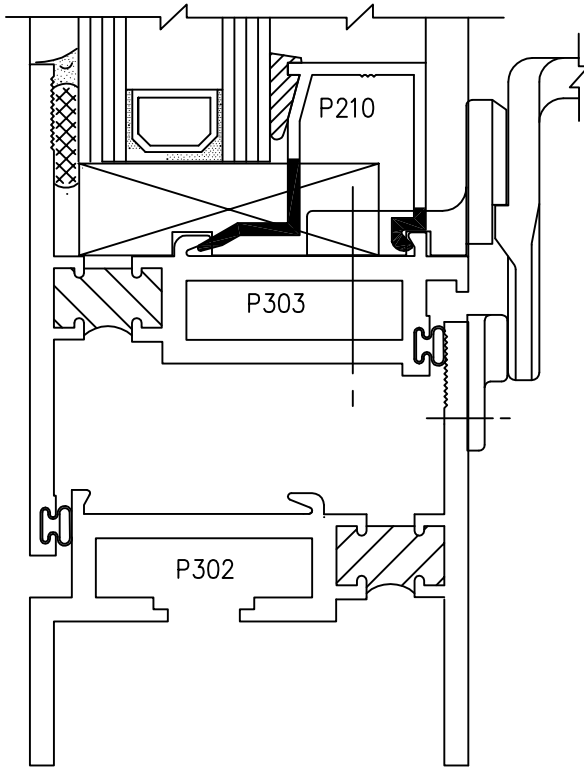

Win-Vent Architectural Windows 2401 S. Main Street Fort Scott Kansas 66701
(620) 223-1111 (800) 295-3113 Fax (620) 223-1139 www.winventwindows.com

1 Standard Cam Handle
B5

2 Pole Ring Cam Handle
B5