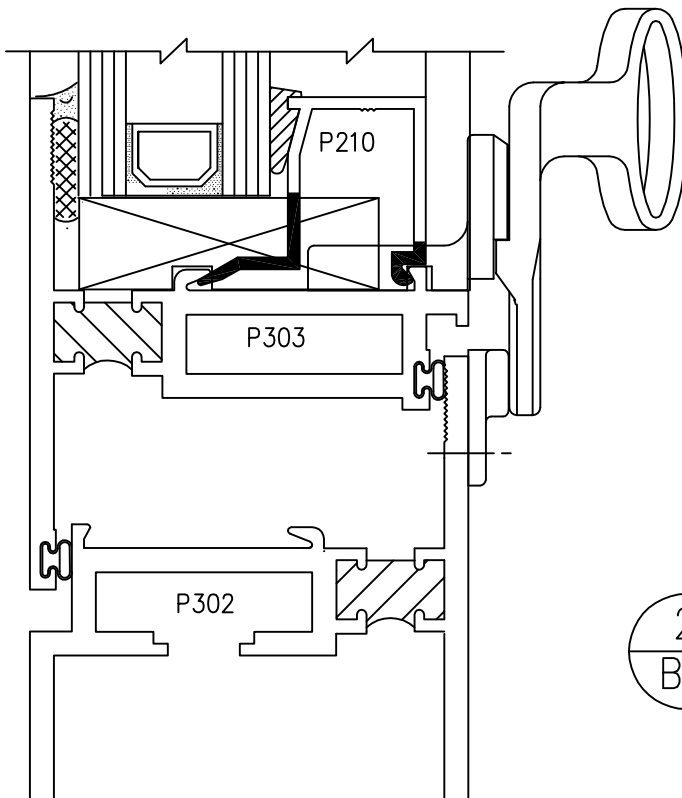

Win-Vent Architectural Windows 2401 S. Main Street Fort Scott Kansas 66701
(620) 223-1111 (800) 295-3113 Fax (620) 223-1139 www.winventwindows.com

1 Standard Cam Handle
B5

2 Pole Ring Cam Handle
B5